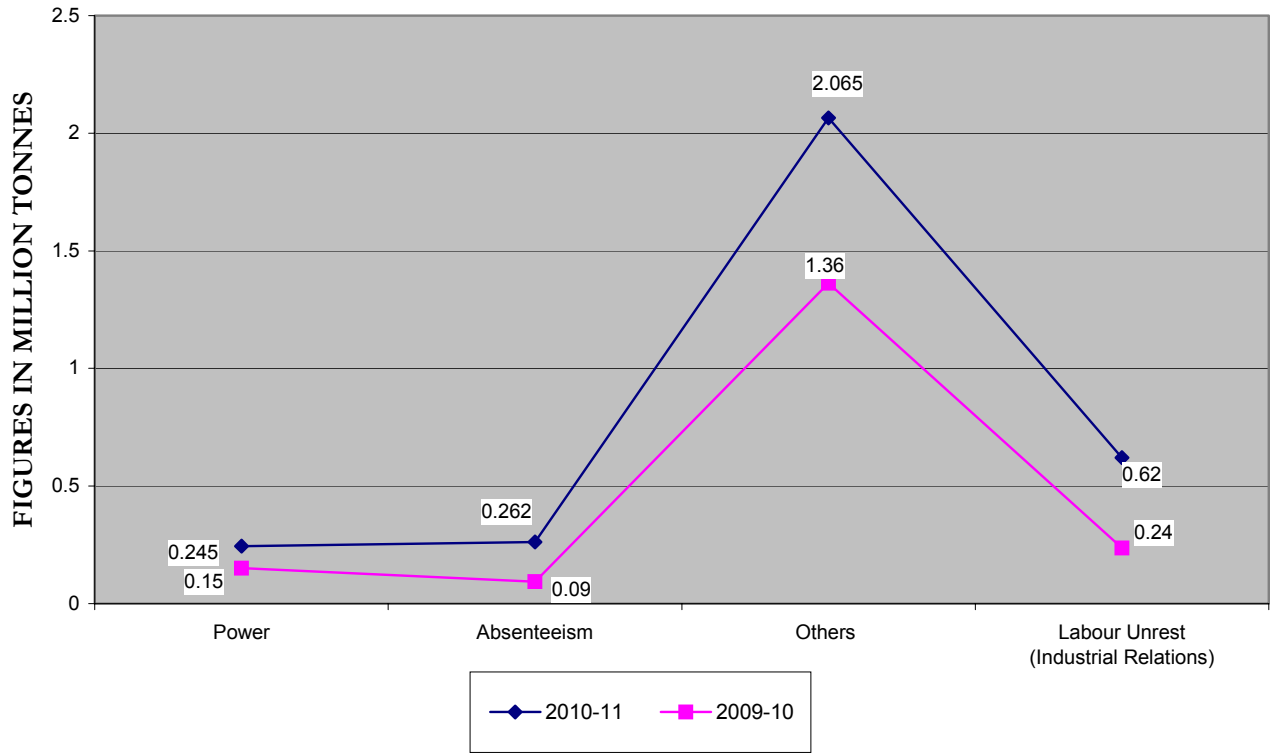

COAL PRODUCTION 2010-11

PRODUCTIVITY 2010-11

CAUSE WISE LOSS OF PRODUCTION 2010-11

MODE-WISE DESPATCH OF COAL 2010-11

%UTILISATION OF OPENCAST EQUIPMENTS 2010-11

SUNDRY DEBTORS

STOCK OF STORES IN MONTHS' CONSUMPTION