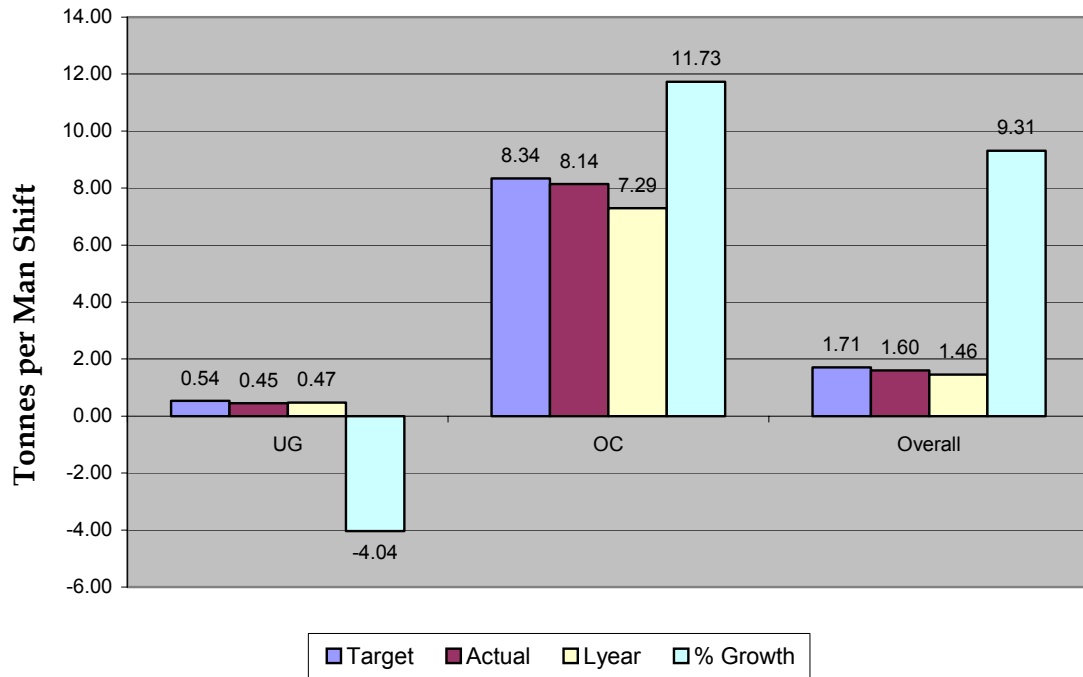

COAL PRODUCTION 2010-11

PRODUCTIVITY 2010-11

CAUSE WISE LOSS OF PRODUCTION 2010-11

MODE-WISE DESPATCH OF COAL 2010-11

%UTILISATION OF OPENCAST EQUIPMENTS 2010-11

SUNDRY DEBTORS

STOCK OF STORES IN MONTHS' CONSUMPTION