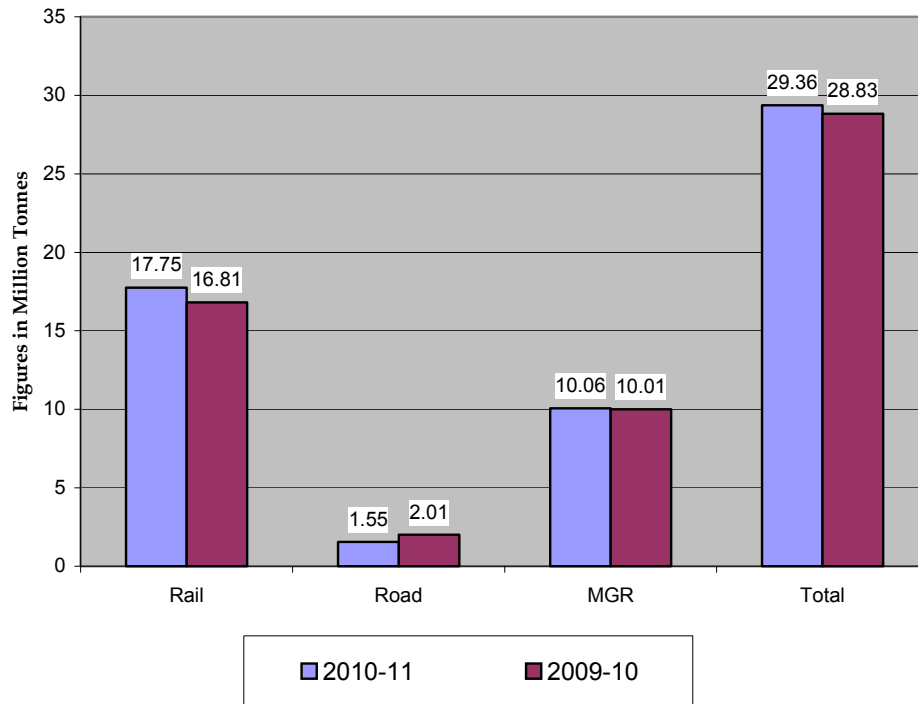

COAL PRODUCTION 2010-11

PRODUCTIVITY 2010-11

CAUSE WISE LOSS OF PRODUCTION 2010-11

MODE-WISE DESPATCH OF COAL 2010-11

%UTILISATION OF OPENCAST EQUIPMENTS 2010-11

SUNDRY DEBTORS

STOCK OF STORES IN MONTHS' CONSUMPTION