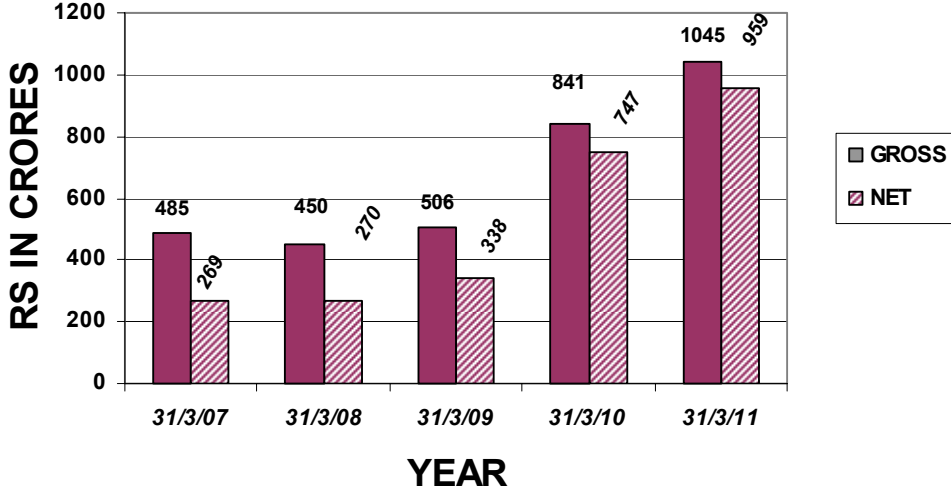

COAL PRODUCTION 2010-11

PRODUCTIVITY 2010-11

CAUSE WISE LOSS OF PRODUCTION 2010-11

MODE-WISE DESPATCH OF COAL 2010-11

%UTILISATION OF OPENCAST EQUIPMENTS 2010-11

SUNDRY DEBTORS

STOCK OF STORES IN MONTHS' CONSUMPTION