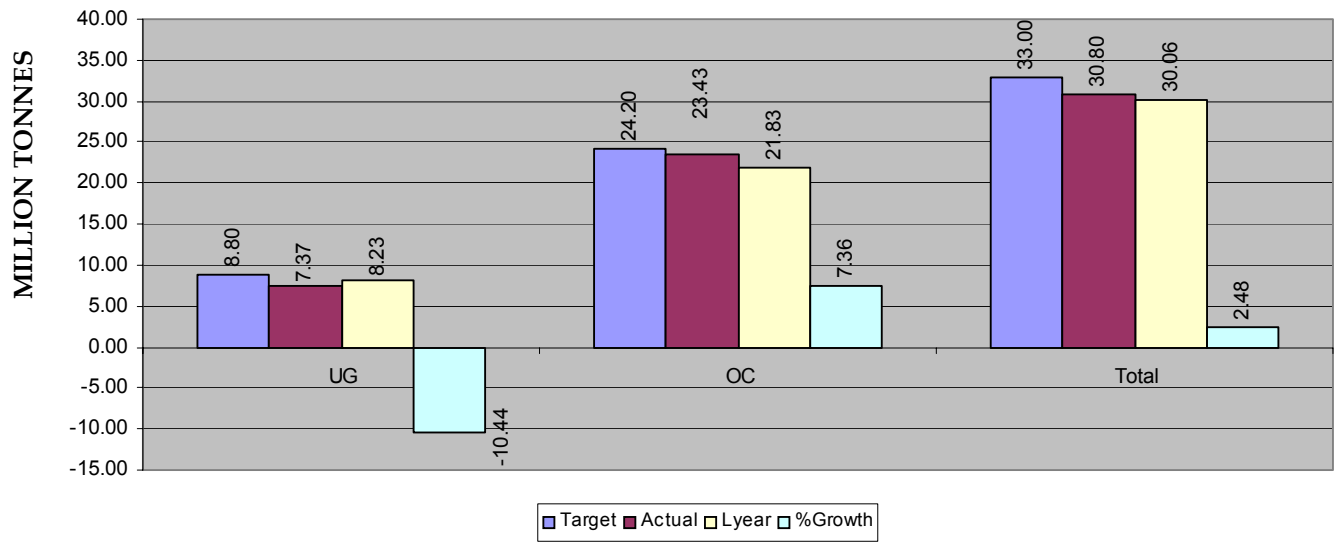

COAL PRODUCTION 2010-11

PRODUCTIVITY 2010-11

CAUSE WISE LOSS OF PRODUCTION 2010-11

MODE-WISE DESPATCH OF COAL 2010-11

%UTILISATION OF OPENCAST EQUIPMENTS 2010-11

SUNDRY DEBTORS

STOCK OF STORES IN MONTHS' CONSUMPTION