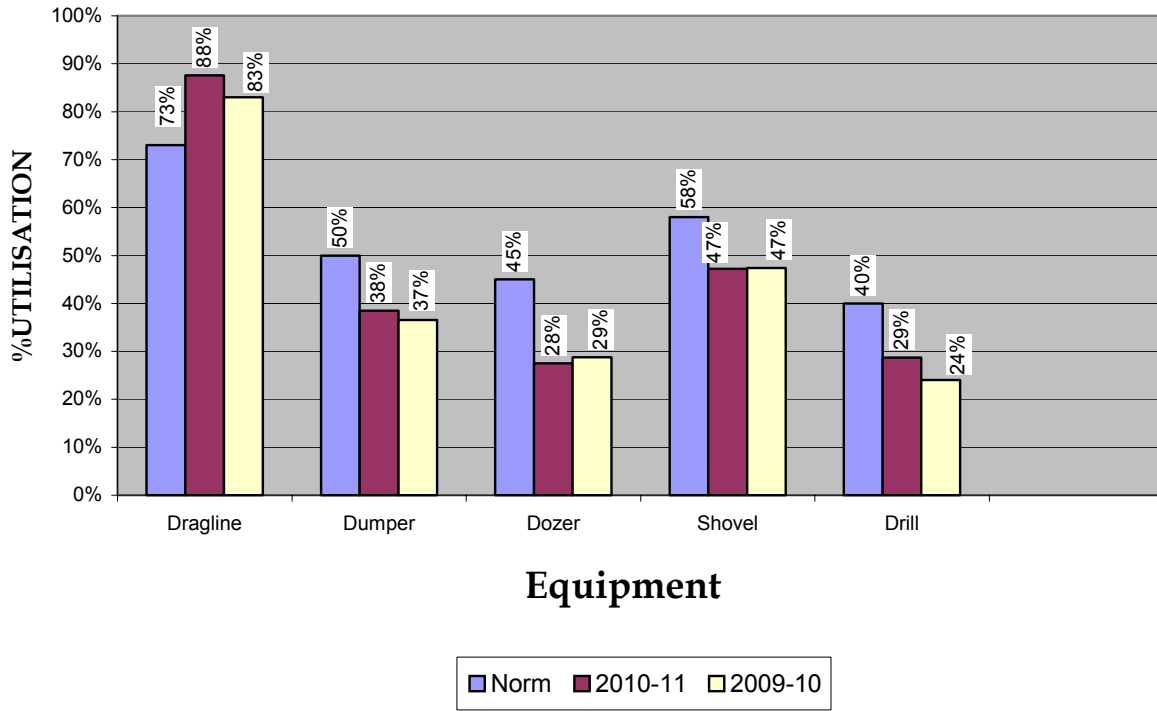

COAL PRODUCTION 2010-11

PRODUCTIVITY 2010-11

CAUSE WISE LOSS OF PRODUCTION 2010-11

MODE-WISE DESPATCH OF COAL 2010-11

%UTILISATION OF OPENCAST EQUIPMENTS 2010-11

SUNDRY DEBTORS

STOCK OF STORES IN MONTHS' CONSUMPTION