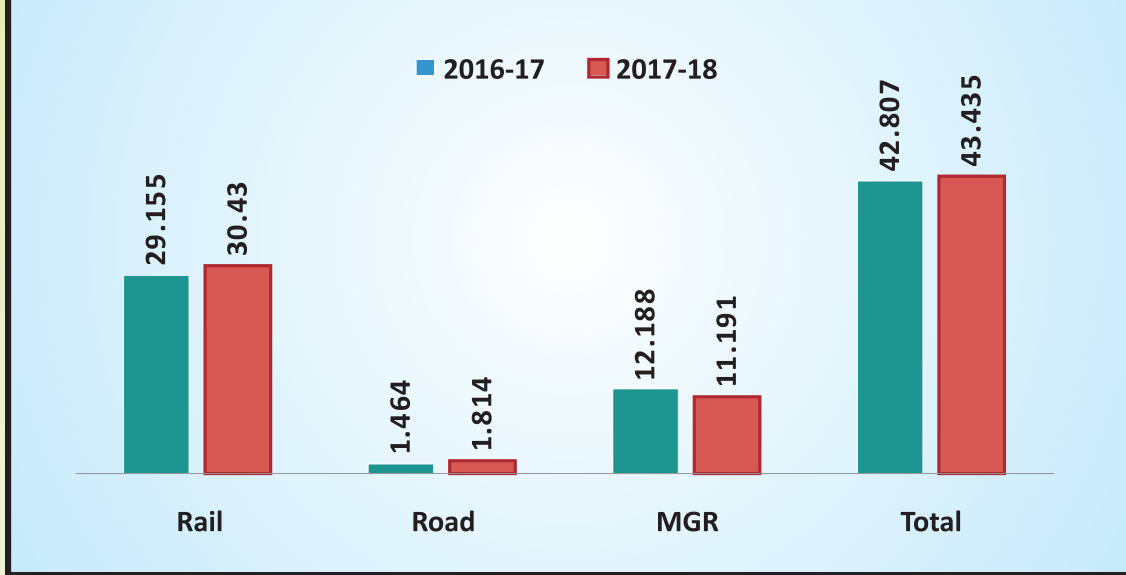

## Mode wise coal despatch (MT)